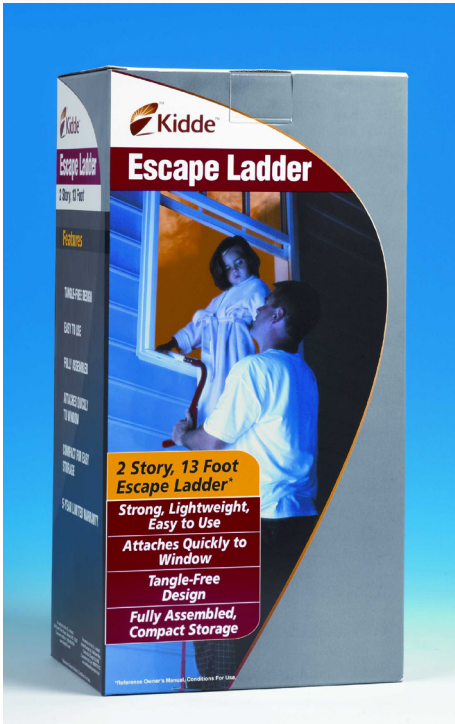

KS-468093

- ✔ 2 Storey emergency escape ladder for the home
- ✔ Easy to use - attaches quickly to most bedroom windows*
- ✔ Durable, flame resistant materials
- ✔ Tangle-free design
- ✔ Convenient storage - fits nicely under most beds
- ✔ Ready for use immediately - no complex assembly required

Product Description

Kidde's 2-storey emergency escape ladder is the ideal addition to your fire escape plan. It is easy to use and has been tested to hold 450kg in weight. It has a tangle-free design and must NOT be practised with, as it has been specifically packed in its box for one-time deployment.

This ladder will attach easily to most window ledges to a maximum depth of 11 inches *

Order Code	KS468093
Product Description	2 Storey Emergency Escape Ladder
Ladder Height	3.96 metres (13 feet)
Holding Weight	454kg
Maximum Window Ledge Depth	11 inches
Warranty	5 years
Dimensions (in-pack)	410mm x 208mm x 155mm
Weight (in-pack)	3.5kg
UPC Barcode	0-47871-680931
Case Quantity	2 units
Case Dimensions	415mm x 320mm x 220mm
Case Weight	9.1kg
ITF Outer Code	200-47871-680935