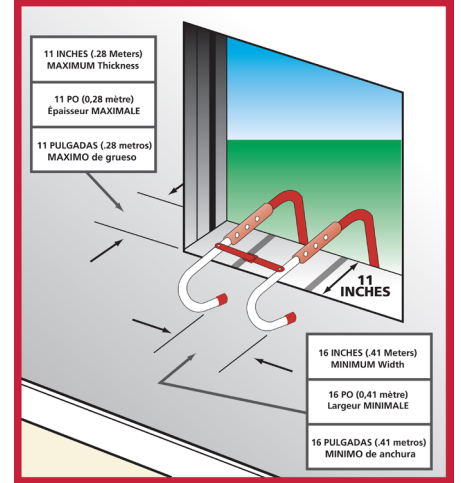

KS-468093

- ✔ 2 Storey emergency escape ladder for the home
- ✔ Easy to use - attaches quickly to most bedroom windows*
- ✔ Durable, flame resistant materials
- ✔ Tangle-free design
- ✔ Convenient storage - fits nicely under most beds
- ✔ Ready for use immediately - no complex assembly required

Product Description

Kidde's 2-storey emergency escape ladder is the ideal addition to your fire escape plan. It is easy to use and has been tested to hold 450kg in weight. It has a tangle-free design and must NOT be practised with, as it has been specifically packed in its box for one-time deployment.

This ladder will attach easily to most window ledges to a maximum depth of 11 inches *

Order Code	KS468093
Product Description	2 Storey Emergency Escape Ladder
Ladder Height	3.96 metres (13 feet)
Holding Weight	454kg
Maximum Window Ledge Depth	11 inches
Warranty	5 years
Dimensions (in-pack)	410mm x 208mm x 155mm
Weight (in-pack)	3.5kg
UPC Barcode	0-47871-680931
Case Quantity	2 units
Case Dimensions	415mm x 320mm x 220mm
Case Weight	9.1kg
ITF Outer Code	200-47871-680935